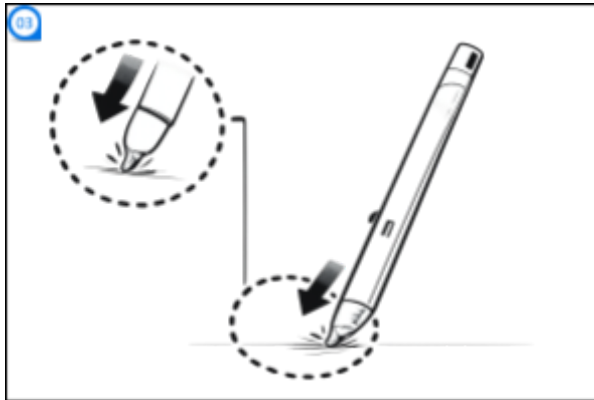

## Package Contents

Smart Pen

USB-A to USB-C Cord

Quick Guide

## How to use the KAITLab Smart Pen

**When writing with the Smart Pen, ensure the LED light is on and always facing upwards and visible.**

Apply more pressure than normal when writing with the Smart Pen.

Hold the Smart Pen in a more upright position.