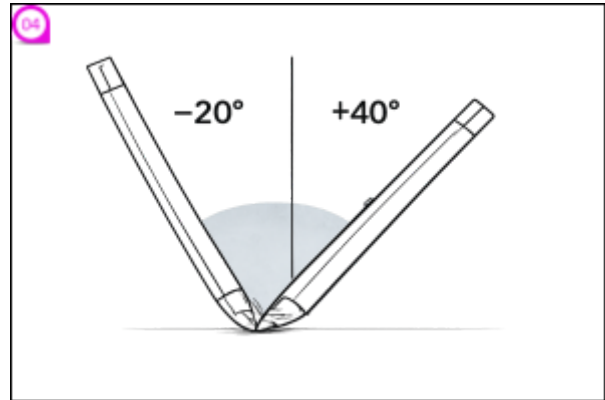

## Package Contents

Smart Pen

USB-A to USB-C Cord

Quick Guide

## How to use the KAITLab Smart Pen

**When writing with the Smart Pen, ensure the LED light is on and always facing upwards and visible.**

Apply more pressure than normal when writing with the Smart Pen.