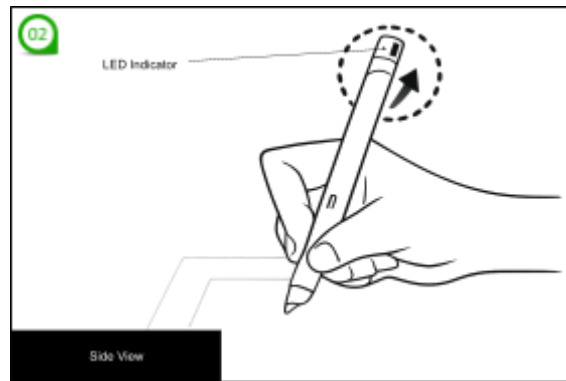

## Package Contents

Smart Pen

USB-A to USB-C Cord

Quick Guide

## How to use the KAITLab Smart Pen

**When writing with the Smart Pen, ensure the LED light is on and always facing upwards and visible.**

Apply more pressure than normal when writing with the Smart Pen.