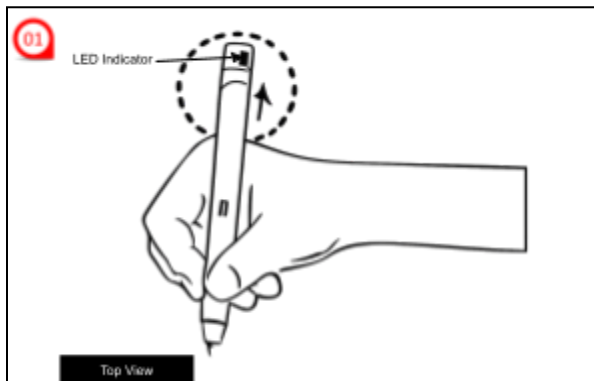

## Package Contents

Smart Pen

USB-A to USB-C Cord

Quick Guide

## How to use the KAITLab Smart Pen

**When writing with the Smart Pen, ensure the LED light is on and always facing upwards and visible.**

Apply more pressure than normal when writing with the Smart Pen.

Hold the Smart Pen in a more upright position.